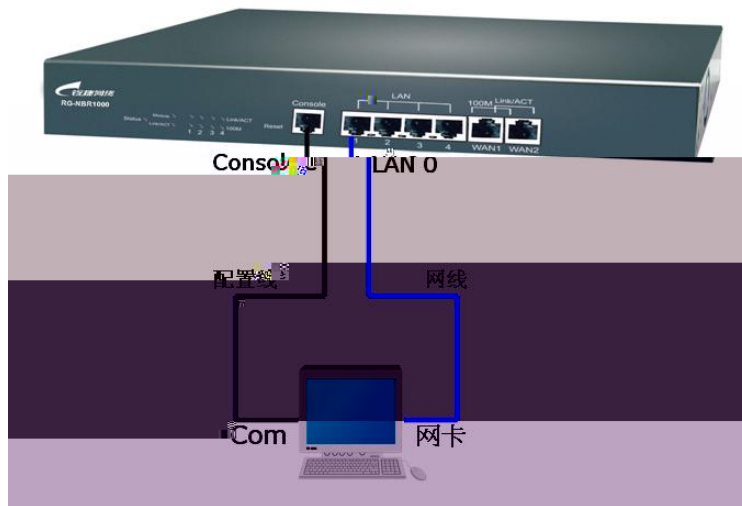

1.2

1.2.1

console

NPE

1.2.2

1. 1 " " -----
  2. 2
2. ---