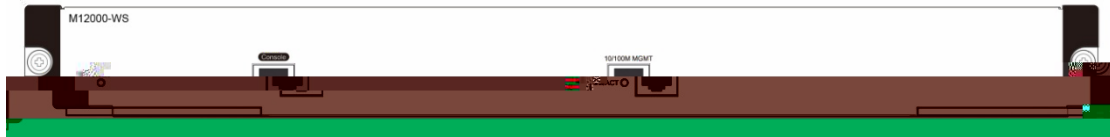

1.1.1 M12000-WS

M12000-WS

S12000

-1 M12000-WS

M12000-WS

2

Console

RS-232

RJ45

10/100M MGMT

10/100BASE-T

RJ-45

	Status		
10/100M MGMT	Link/ACT		Link up
			Link up 100M
			Link up 10M

	M12000-WS
	1 Console 1 10/100M MGMT
	Status Link/ACT
	<90W

EMC	GB9254-2008
	GB4943-2011
	0 to 50°C
	-40 to 70°C
	10% to 90% RH
	3.2KG
	436 * 346 * 45 L * W * H mm