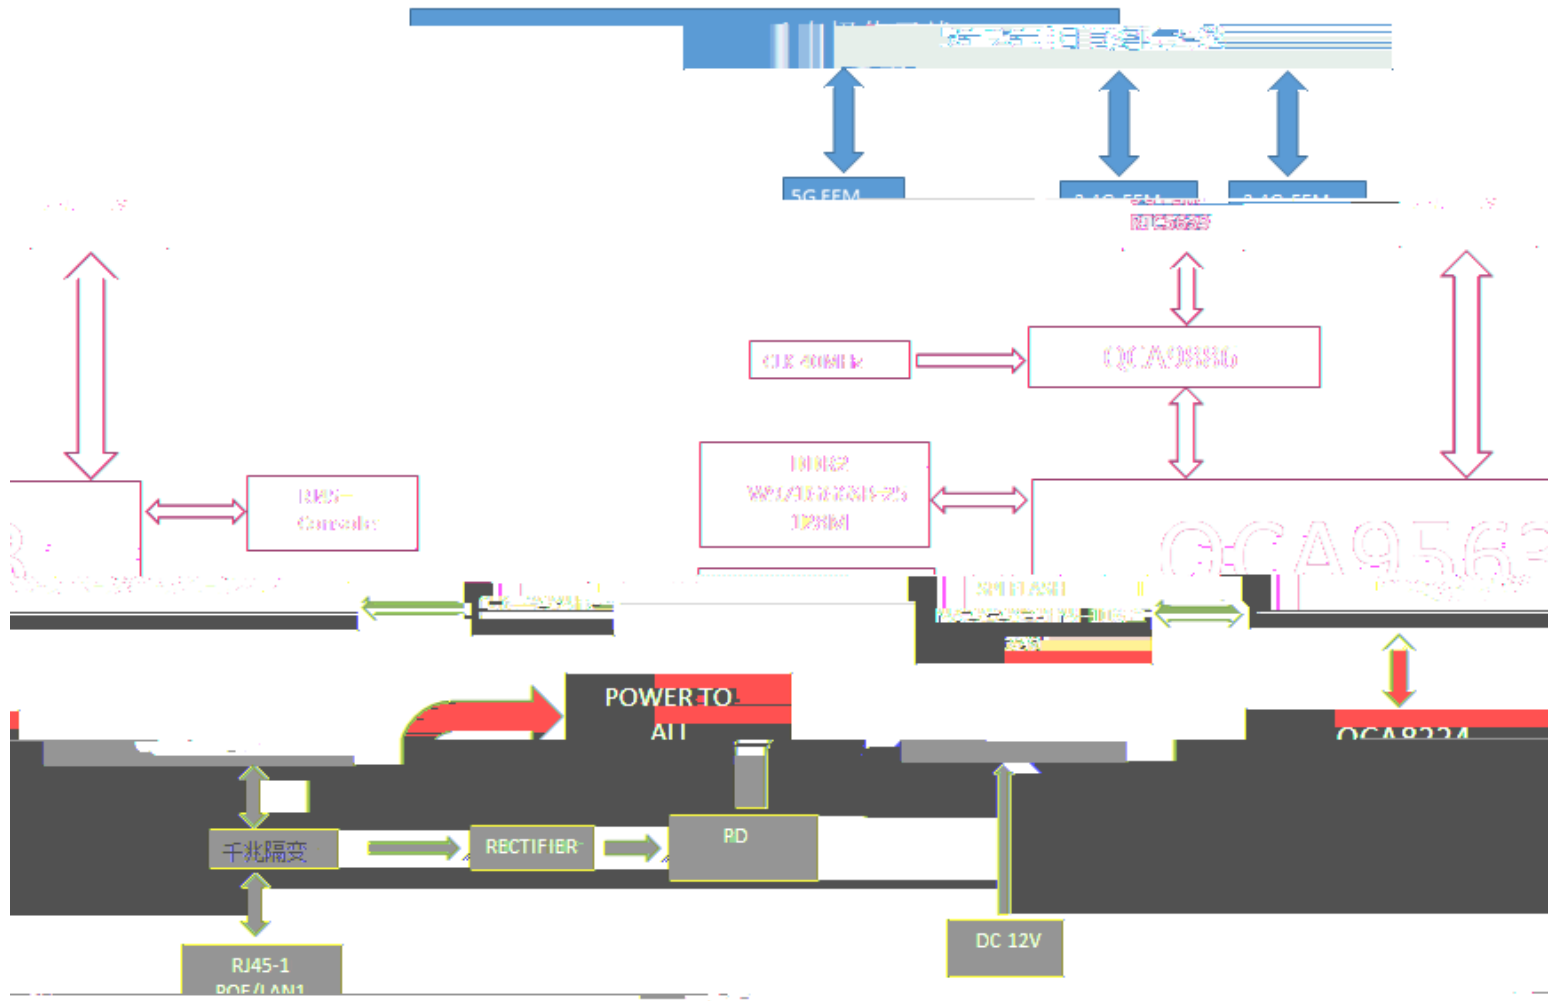

III

**TRITON**

1 WIFI

710-A

radio 1 :2.4g 1-13

radio 2 :5g 5G

2

fit AC

fat

3

LAN1 ( ) af/PoE;

DC 12V

Reset

Microsoft Word  
97 - 2003 Îµµ

word

|||

**FluTeo**

Microsoft  
Word

- 1
- 2

show version detail  
show run